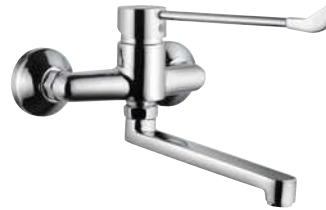

Kitchen

FLR-5166
Single Lever Surgical Purpose Elbow
Action Sink Mixer (Wall Mounted) with
Extended Operating Lever, Connecting
Legs & Wall Flanges
Rs. 3,900