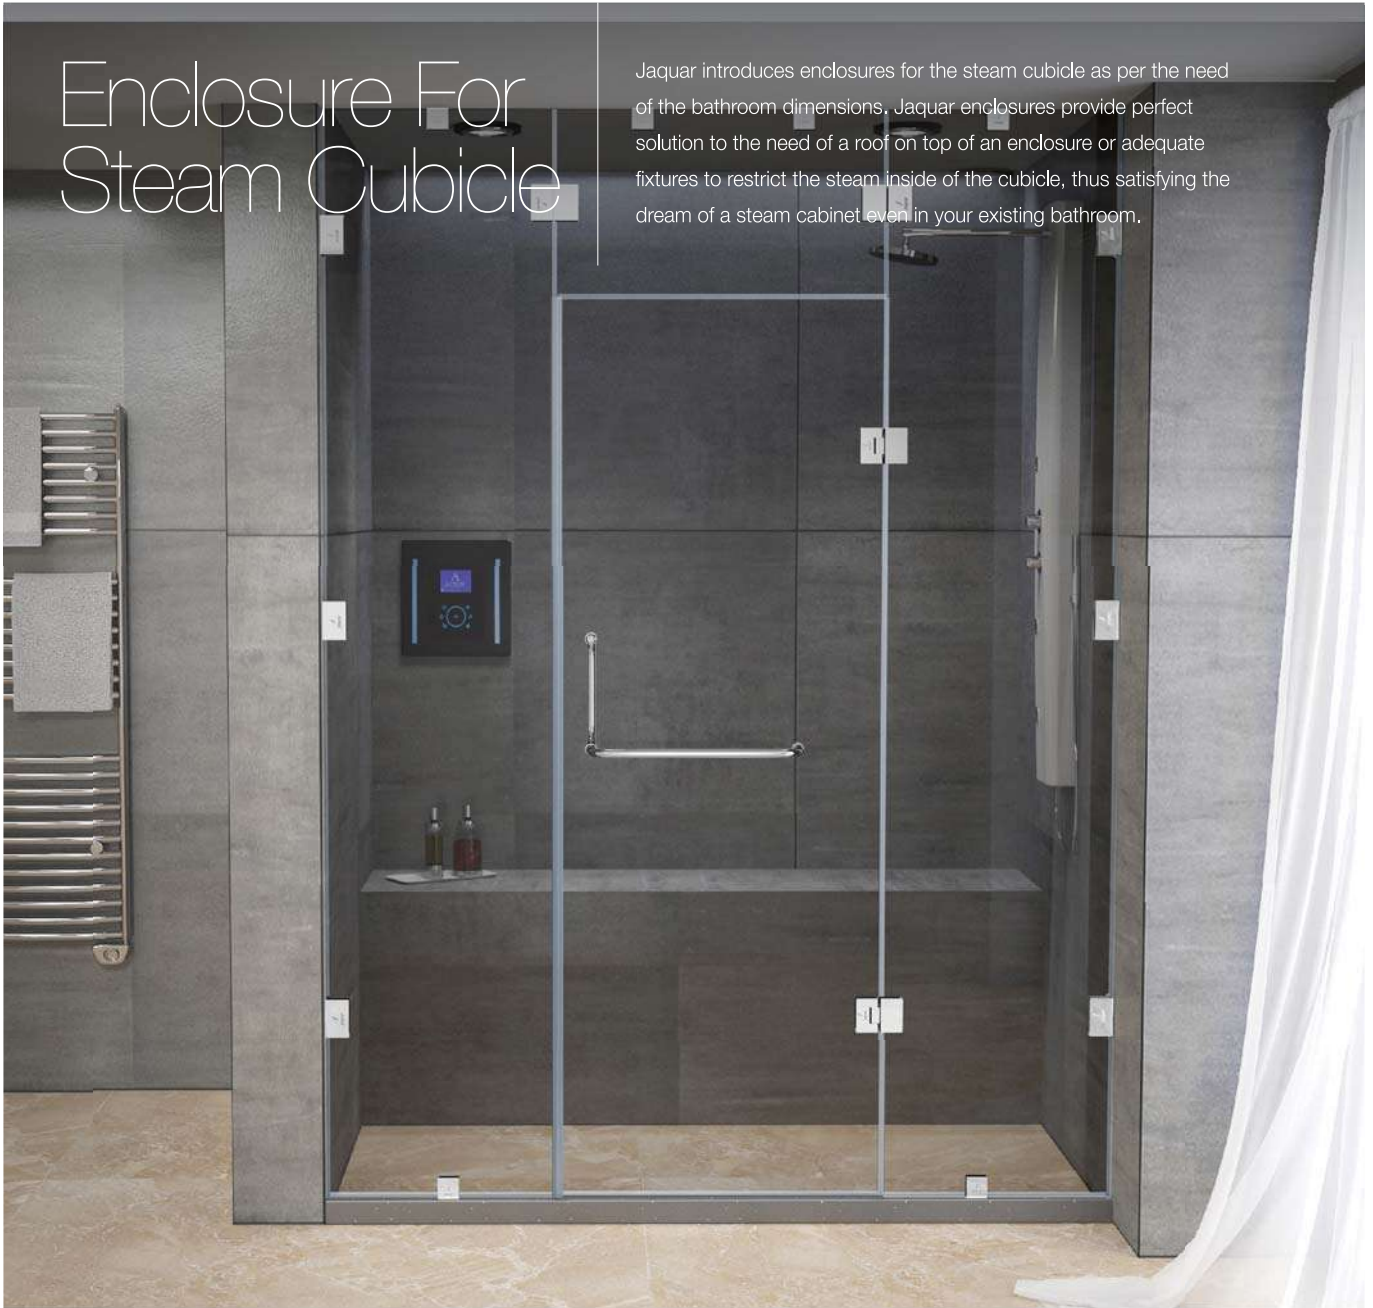

Jaquar introduces enclosures for the steam cubicle as per the need of the bathroom dimensions. Jaquar enclosures provide perfect solution to the need of a roof on top of an enclosure or adequate fixtures to restrict the steam inside of the cubicle, thus satisfying the dream of a steam cabinet even in your existing bathroom.