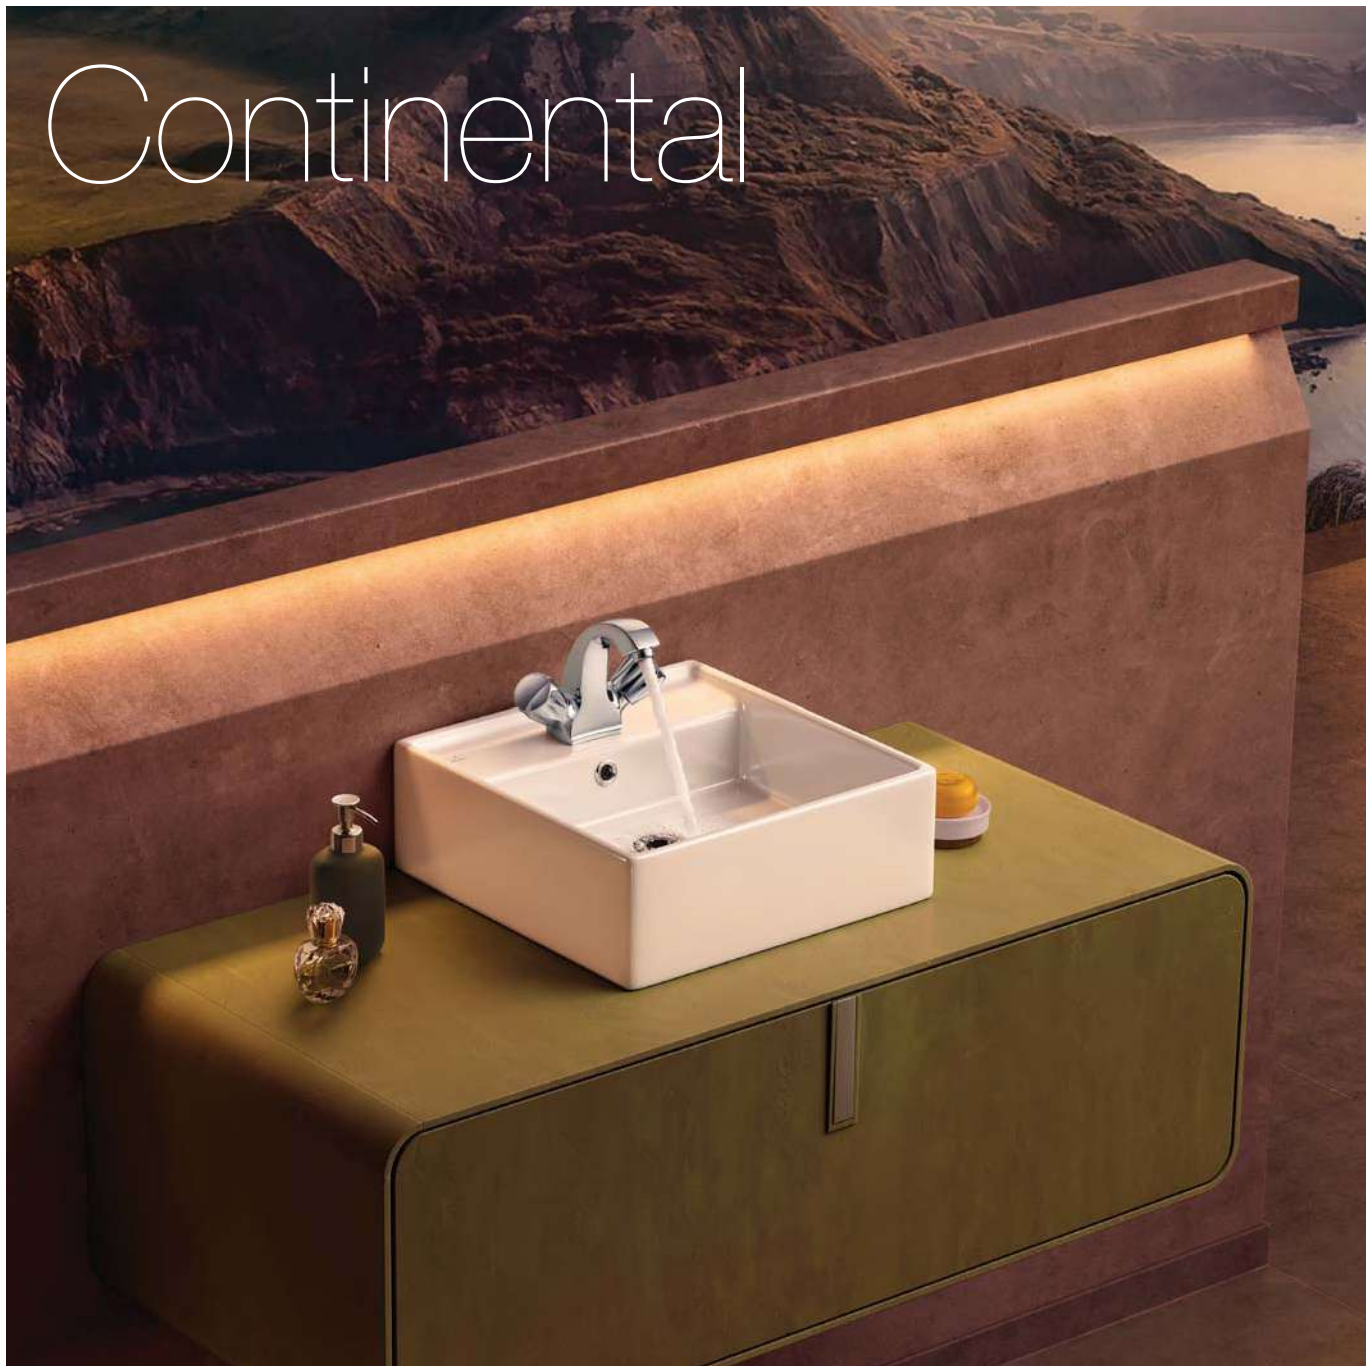

Continental