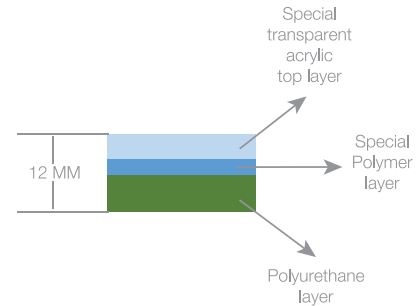

Features

The unbeatable product features are:

- Brilliant surface of sanitary acrylic
- Warm surface
- Antibac® hygienic surface
- Increased chemical resistance
- High break strength
- Long life in use
- Excellent design possibilities
- Easyglide® layer
- Low specific weight
- Recyclable
- Repairable

BATHTUB LAYERS

Special transparent acrylic top layer has a high chemical resistance to : cleaning agents, perfumed foams, household detergents, body care products. It prevents surface defects, crazing/cracking, decoloration and color fading

Special polymer for better mechanical resistance to impact and temperature

Polyurethane layer is recyclable and uses ecological material with high insulation that retains the temperature for a longer period than FRP

For any installation and maintenance related enquiry
please call Customer Care at 18001216808 (Toll Free)
To avail service - register on : www.jaquar.com