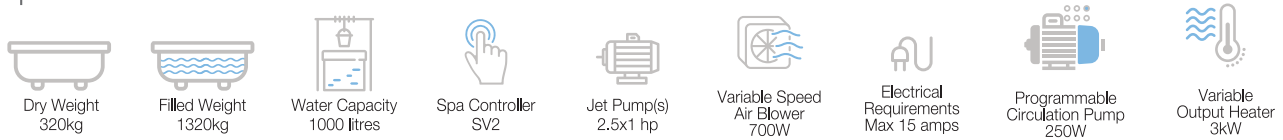

JETS :

3" Directional Jet	7
3" Spinning Jet	8
Air jet	10
Total Jets	25

Rs. 7,00,000

Key features

Specifications

Disclaimer: Pictures shown are for illustration purpose only

Neon 2060 x 1690 x 820 (3 Seater)