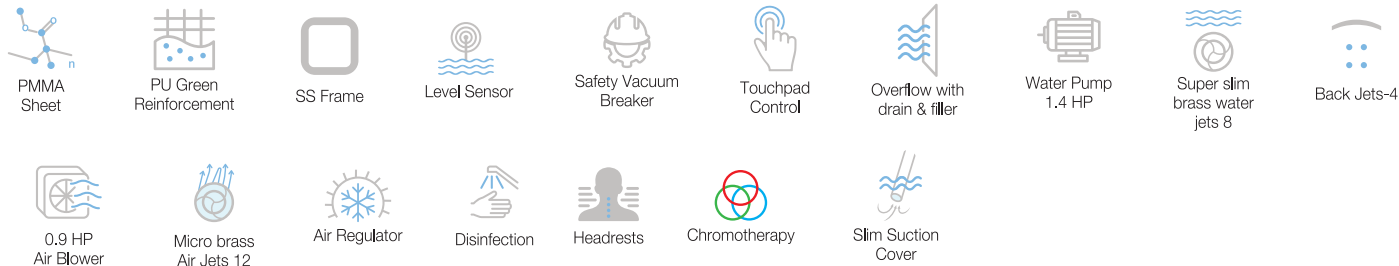

Specifications

JWP-WHT-ARC190WX

(Water System)

Rs. 1,42,000