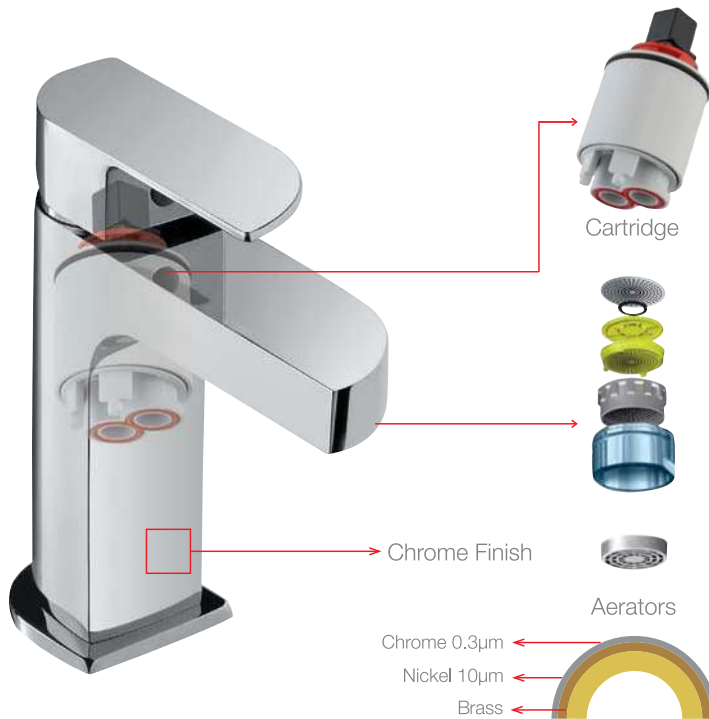

Faucet Technology

Cartridges

The heart of every faucet, the cartridge is responsible for controlling water supply.

- Jaquar cartridges are 5 lacs cycle tested to give a longer and trouble free operating life of upto 20 years (considering 60-70 operations per day)
- Wide angle of lever provides ultra comfort and flawless, smooth operation
- Our cartridge spindle is made of brass instead of plastic, to avoid breakage
- Works smoothly even at high temperatures (85 degrees) and in various pressure conditions (0,5 -5 bar)
- Recognised and approved by national bodies NSF -USA, ASME-USA ,WRAS-UK,ACS-FRANCE

Aerators

Devices that mix air with water to give a soft and splash-free flow.

- Our integrated honeycomb-structured aerator, provides lime buildup protection
- Integrated anti-clogging dome screen of the aerator filters sediments and dust particles