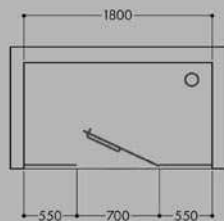

Bathroom Size - 8' x 6'
Model Used - 1830 G