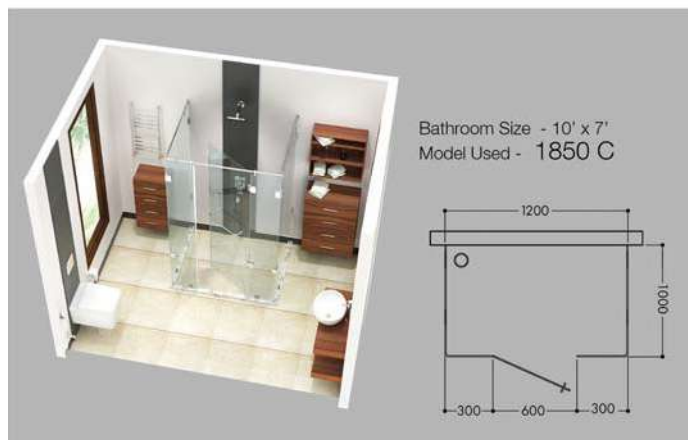

Knob

Plastic Parts

Roller

Jaquar Shower Enclosure For Every Bathroom

Bathroom Concepts with Jaquar Shower Enclosures

Jaquar
Bathroom
Concepts

Bathroom Size - 8' x 6'
Model Used - DELTA 180

Bathroom Size - 7' x 5'
Model Used - OPTIMA