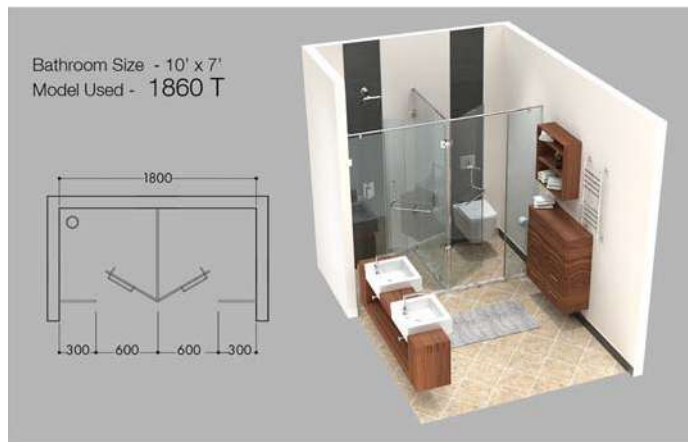

Knob

Plastic Parts

Roller

Jaquar Shower Enclosure For Every Bathroom

Bathroom Concepts with Jaquar Shower Enclosures

Jaquar
Bathroom
Concepts

Bathroom Size - 8' x 6'
Model Used - DELTA 180

Bathroom Size - 7' x 5'
Model Used - OPTIMA