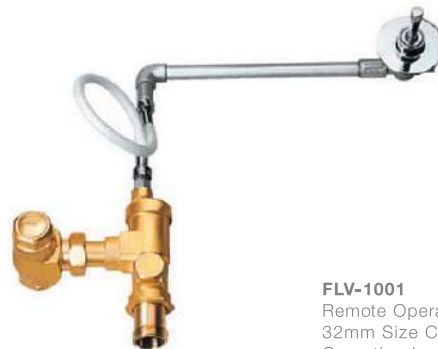

Rs. 4,350

FLV-1029F

Flush Valve Dual Flow with 32mm Control Cock with Elbow & Wall Flange ((Regular Size-front Operating Lever)

Rs. 4,500

FLV-1039

Flush Valve Dual Flow with 32mm Size Control Cock with Elbow Set (Fixed Discharge Of 3.0/6.0 Lts. Per Flushing)

Rs. 4,350

FLV-1083

Elbow Set Size 32mm Complete with Adjustable Sleeve & Wall Flange

Rs. 750

Remote Operated Flush Valve

FLV-1001

Remote Operated Flush Valve with 32mm Size Control Cock & Operating Lever Assembly

Rs. 4,400

Metropole Flush Valves Regular

FLV-1093SQ

Metropole Flush Valve Regular 40mm Size (Concealed Body) with Exposed Shut Off Provision & 100mm Square Plate

Rs. 3,200

Also available

FLV-1095SQ

Metropole Flush Valve Regular 32mm Size (Concealed Body) with Exposed Shut Off Provision & 100mm Square Plate