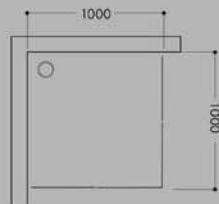

Bathroom Size - 6' x 5'
Model Used - ENNA