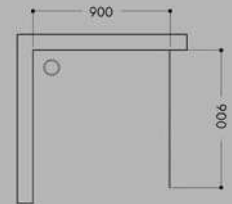

Bathroom Size - 6' x 4'
Model Used - 1810 F