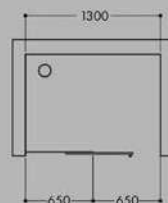

Knob

Plastic Parts

Roller

Jaquar Shower Enclosure For Every Bathroom

Bathroom Concepts with Jaquar Shower Enclosures

Jaquar
Bathroom
Concepts

Bathroom Size - 8' x 6'
Model Used - DELTA 180

Bathroom Size - 7' x 5'
Model Used - OPTIMA