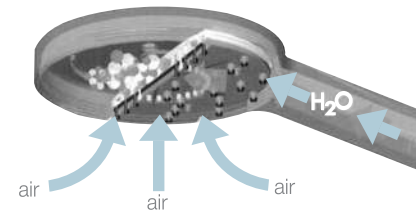

Pressmatic Faucets

Taps with technology that allows only a fixed quantity 1.5 ltrs. of water to flow with every press of its knob. This mechanism not only prevents water wastage during each use, but also provides ease of operation. Jaquar Pressmatic taps are recommended for bathrooms of high traffic locations like restaurants, clubs, hotels, colleges, hospitals, airports etc.