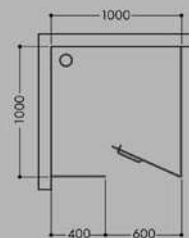

Bathroom Size - 7' x 5'
Model Used - 1840 L