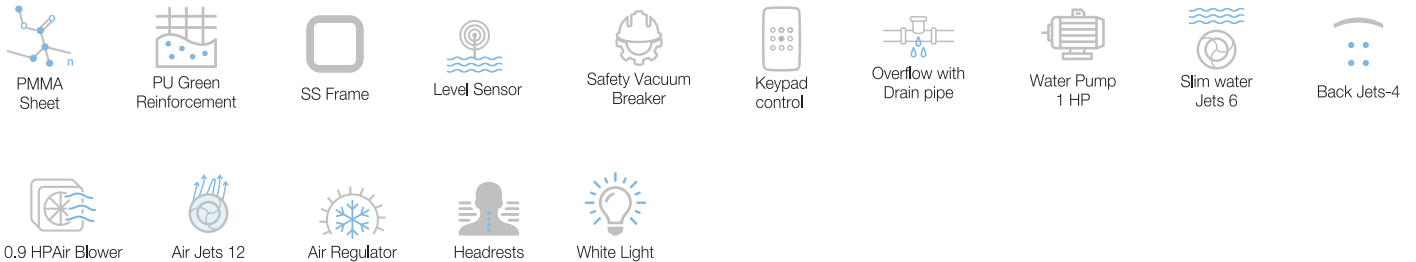

Specifications

JWP-WHT-FONTE180WX

(Water System)

Rs. 1,19,000