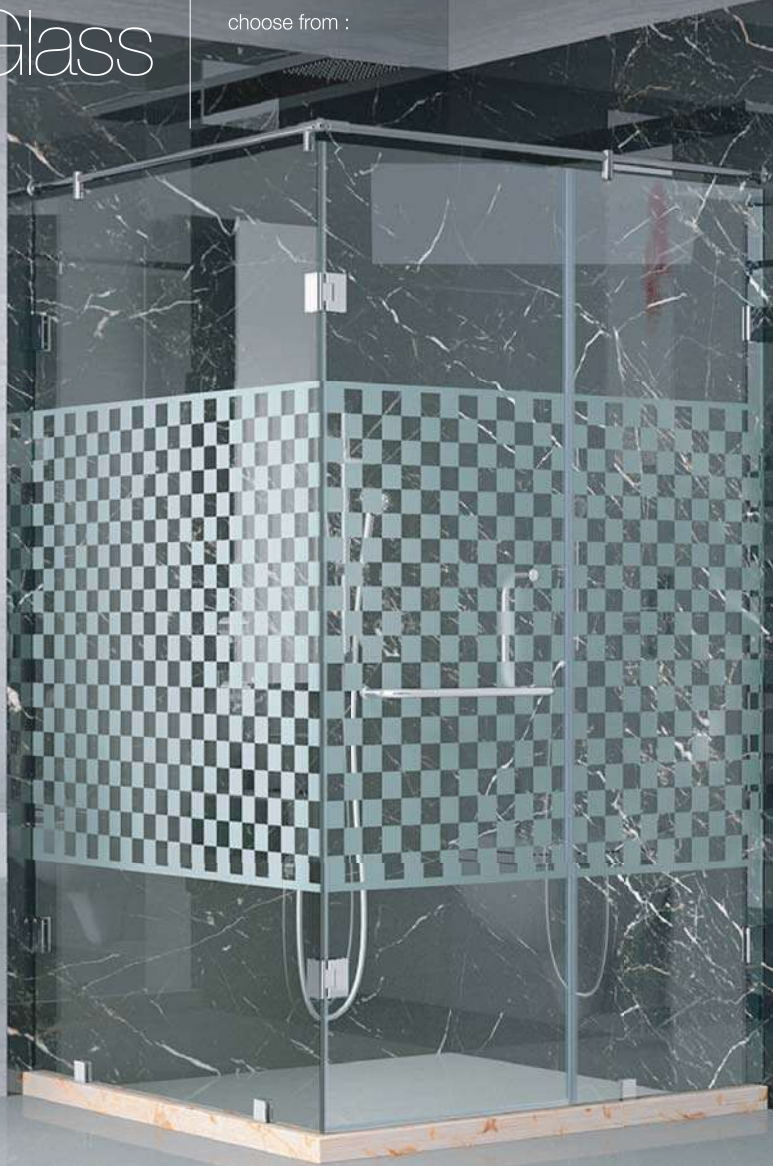

Textured & Frosted Glass

Textured glass has a repeating shallow pattern that is available in different styles. It enhances the overall look of the bathroom. Several styles to choose from :